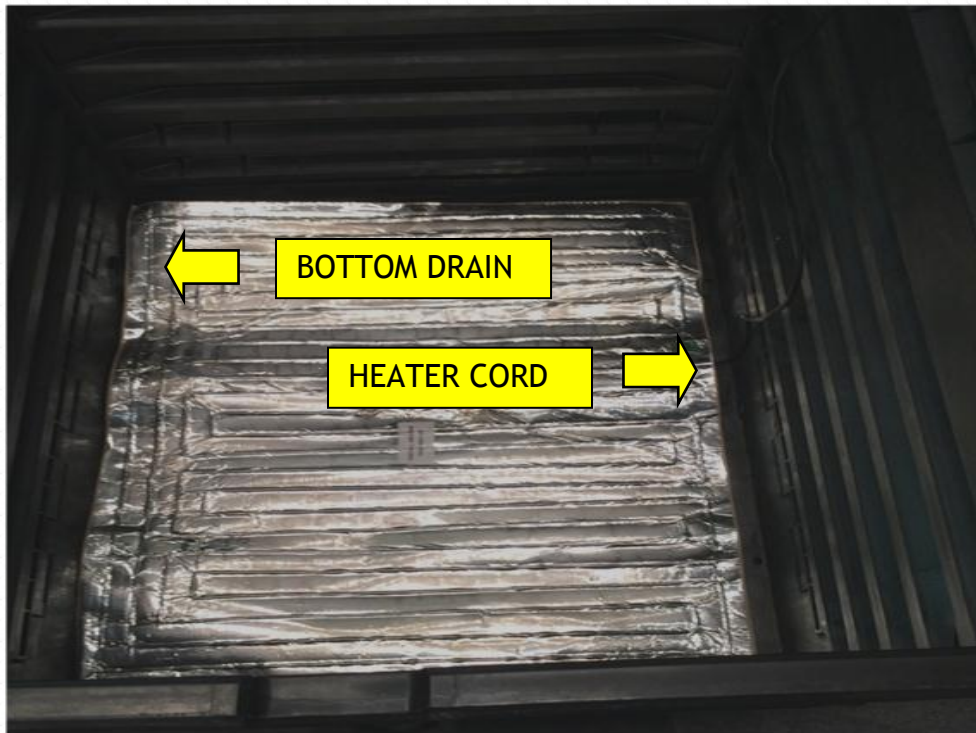

IBC - Intermediate Bulk Containers

800-836-2528 | sales@arenaproducts.com

2101 Mt. Read Blvd. • Rochester, NY 14615

**Technical
Bulletin**

TB232

Arena 330 Heater Installation Instructions

1. Place the Arena Reusable Heater Pad (AP3328) in the bottom of the tote with the label facing the 48" wall.

2. Place heater in the tote (AP3330). Cord faces 48" wall.

3. Run cord up the inside 48" wall and tape (Blue Painters Tape) to outside of the wall.
Note location in Picture below.

4. Collapse the 45" wall with the tapped heater cord first.