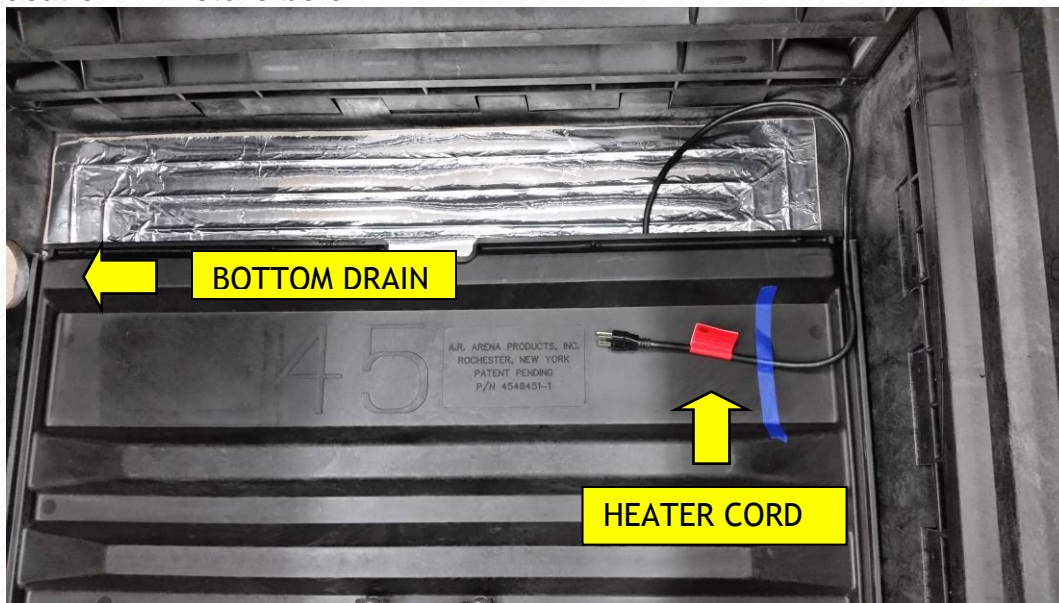

IBC - Intermediate Bulk Containers

800-836-2528 | sales@arenaproducts.com

2101 Mt. Read Blvd. • Rochester, NY 14615

**Technical
Bulletin**

TB232

Arena 330 Heater Installation Instructions

1. Place the Arena Reusable Heater Pad (AP3328) in the bottom of the tote with the label facing the 48" wall.

2. Place heater in the tote (AP3330). Cord faces 48" wall.

3. Run cord up the inside 48" wall and tape (Blue Painters Tape) to outside of the wall.
Note location in Picture below.

4. Collapse the 45" wall with the tapped heater cord first.