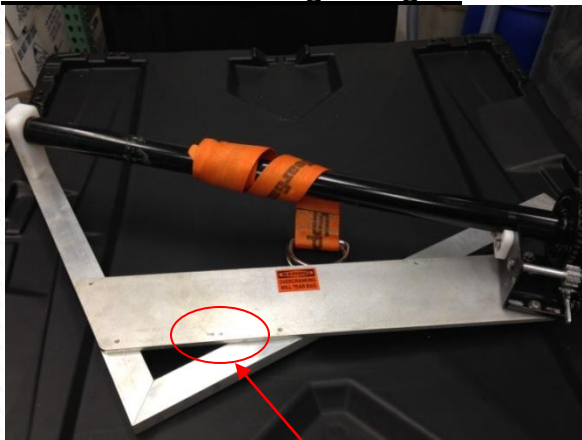

Serial Number on Bag Wringer:

The serial number on the bag wringer is stamped into the cross member