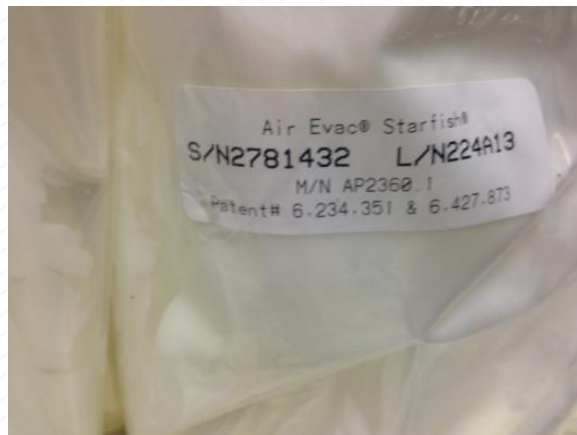

### Lot Number and Serial Number of Bags:

Label about 20 inches from top fitment

Label on underside of folded cassette

Lot Number and Serial Number on Label

**Serial Number on Tote:**

Serial Number on all 4 sides of base in the middle towards the top